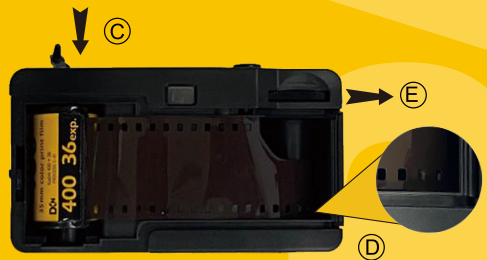

KODAK Film Camera

ULTRA F9

User Manual

ENG

Press the latch (A) in the direction of the arrow and open the camera back door (B). Lift up the film rewind crank (C) and place a new roll of film into the film chamber (D).

Push the rewind crank (C) back into place. Pull out the film from the film canister and hook the 2nd hole onto the film take-up spool (D). Slightly advance the film by turning the film advance wheel (E).

Product specification:

Film Format: 135 Film (24x36mm)

ISO 200 / 400

Optics Lens: 31mm, F=9 , 1 element

Focusing: Focus Free, 1m ~ ∞

Shutter Speed: 1 /120s

Film Transport: Manual wind and rewind

View Finder: Field = 70%

Power Source: 1AAA- Alkaline Battery

Dimensions: 119(W) x 67 (H) x 44 (D) mm

Weight: 170 gram

Main Plastic Material: ABS

Film and battery not included