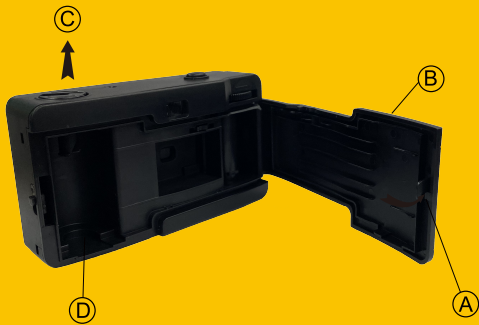

KODAK Film Camera

ULTRA F9

User Manual

ENG

Press the latch (A) in the direction of the arrow and open the camera back door (B). Lift up the film rewind crank (C) and place a new roll of film into the film chamber (D).

Push the rewind crank (C) back into place. Pull out the film from the film canister and hook the 2nd hole onto the film take-up spool (D). Slightly advance the film by turning the film advance wheel (E).

Ensure that the film lays flat against the center of the camera and close the camera's back door.

Continue to advance the film by turning the film advance wheel (E) until it stops. Press the shutter button. Repeat this procedure one more time. The Film Counter (F) will now show number "1", and the camera is ready for taking pictures.

For best results, stand at least 1 meter (3 feet) from the subject and take photos in sunny or partly sunny weather. When taking pictures, keep the sun at your back.

For low light or indoor settings, use the flash. Switch the flash button to the "☀" position. Wait for the Flash Ready LED to glow. Once the Flash Ready Light glows, the flash is ready for taking pictures